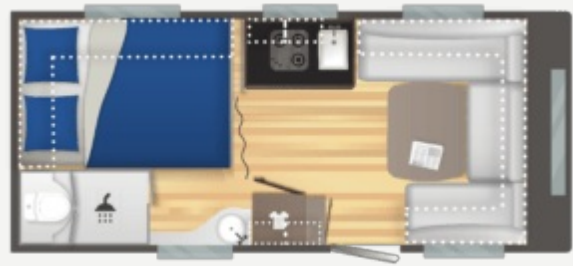

## TECHNICAL CHARACTERISTICS

- Dimensions (m)
  - Overall length : 6.57
  - External body length : 5.54
  - Internal length : 4.8
  - Overall height : 2.58
  - Internal height : 1.95
  - Overall width : 2.3
  - Internal width : 2.14
  - Spare wheel dimensions : 185R14C
- Weight (kg)
  - Empty weight : 1200
  - Mass in running order +/-5% : 1217
  - Max authorized weight : 1300
  - Administrative payload modification : 1300/1500
  - Awning length +/-5% : 9.48
- HEATER
  - Heater / Boiler TRUMA COMBI 4 (GAS)
  - Blown air (12V)
- AUTONOMY
  - Fixed fresh water tank 50L
  - Wastewater consolidation
  - Fixed waste watertank 30L : 30L
  - Sockets 230V : 4
- BEDROOM
  - Dimensions front bed (cm) : 150110x210
  - Dimensions rear bed (cm) : 150110x210
  - Lifiable slatted bed base : 138x198
  - Bed gas strut
- KITCHEN
  - Compressor Fridge XL FREEZE : 150L
  - Stainless steel sink
  - 3 Stainless steel burners
- Wc
  - Electric cassette toilet
- Equipment
  - Heater / Boiler TRUMA COMBI 4 (GAS)
  - Blown air (12V)
  - Wastewater consolidation
  - Separated shower cabin
  - Lanterneau (40x40 cm)
  - Thetford cassette toilet
  - Shower tray
  - Wooden shower duck board
  - 3rd brake light
  - Front wheel
  - Longer corner steadies
  - Heavy duty corner steadies (x4)
  - Aluminum wheels
  - Exclusive IRP Technology
  - Polyester side walls : Gris Matter
  - XL Entrance door (61 cm)
  - GRP roof with canvas roof extension
  - Double-paned opening window
  - Awning-rail
  - LED Awning light
  - Bike stand preparation rear
  - Gas locker
  - Second bottle strap
  - Combined blinds & fly nets
  - Skyview
  - TV bracket
  - LED spotlights for reading with USB
  - Control panel
  - Alimentation électrique 230V avec disjoncteur
  - Pre equipment Air-conditioning
  - Pre equipment TV : SAT and 230V sockets
  - Sockets USB
  - Sockets 230V
  - LED interior lighting